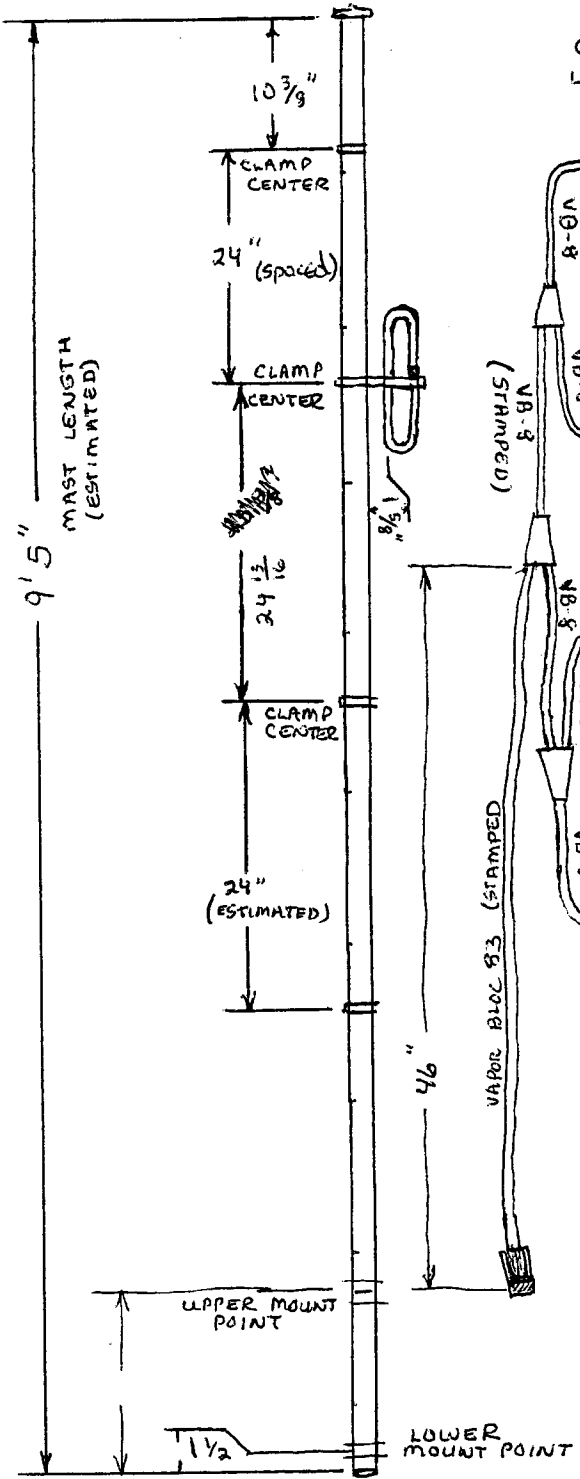

DECIBEL PRODUCTS
 OLDER TYPE OMNI 450-470 MHz
 4 DIPOLES IN LINE

SS-HOSE CLAMPS
 SIZE # 32

DIPOLE DETAIL

DRAWN 3-05 BY:
 SKIPP MAY