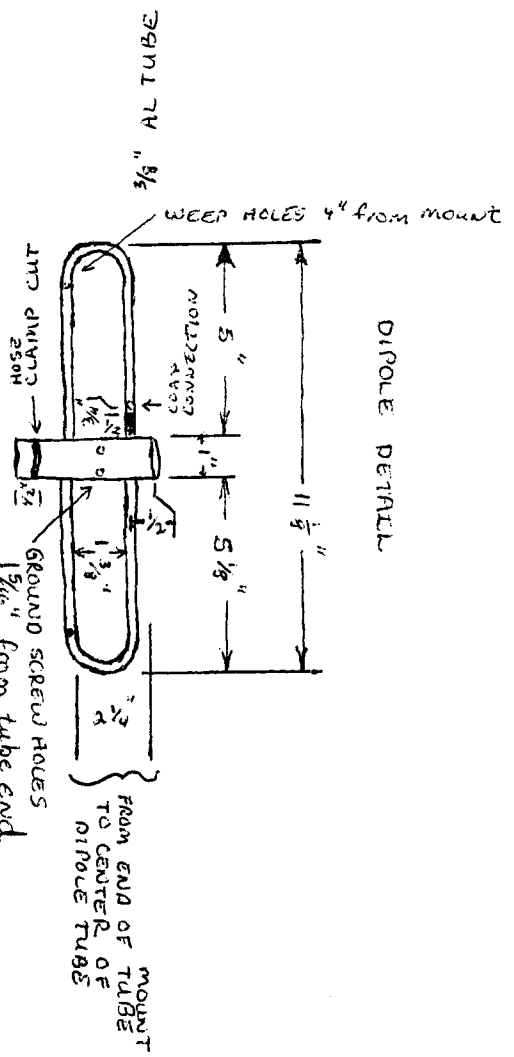

DECIBEL PRODUCTS
 OLDER TYPE OMNI 450-470 MHz
 4 DIPOLES IN LINE

SS-HOSE CLAMPS
 SIZE # 32

DIPOLE DETAIL

DRAWN 3-05 BY:
 SKIPP MAY