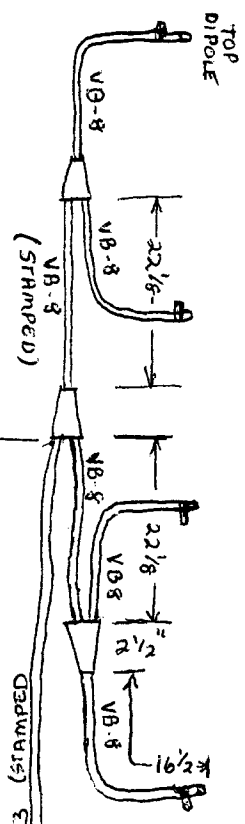

DECIBEL PRODUCTS
 OLDER TYPE OMNI 450-470 MHz
 4 DIPOLES IN LINE

SS-HOSE CLAMPS
 SIZE # 32

DIPOLE DETAIL

DRAWN 3-05 BY:
 SKIPP MAY