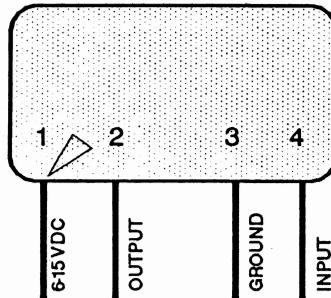

# HP-1B INSTRUCTION SHEET

|                   |                      |
|-------------------|----------------------|
| Cut off frequency | 300 Hz.              |
| Maximum output    | 1.2 Vrms at 7.5 Vdc. |
| Input impedance   | >100K.               |
| Output impedance  | 300 ohms             |
| Current drain     | .8 mA                |