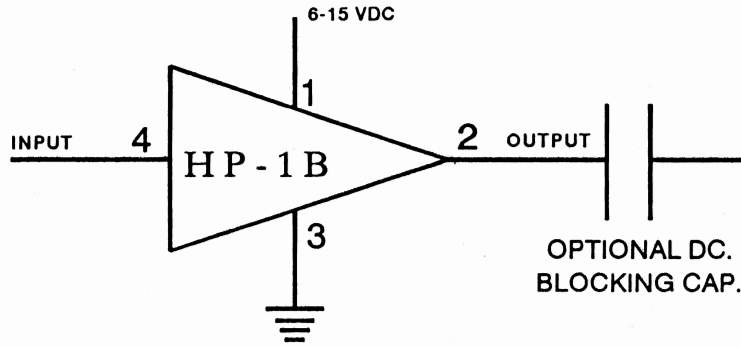

# HP-1B INSTRUCTION SHEET

|                   |                      |
|-------------------|----------------------|
| Cut off frequency | 300 Hz.              |
| Maximum output    | 1.2 Vrms at 7.5 Vdc. |
| Input impedance   | >100K.               |
| Output impedance  | 300 ohms             |
| Current drain     | .8 mA                |