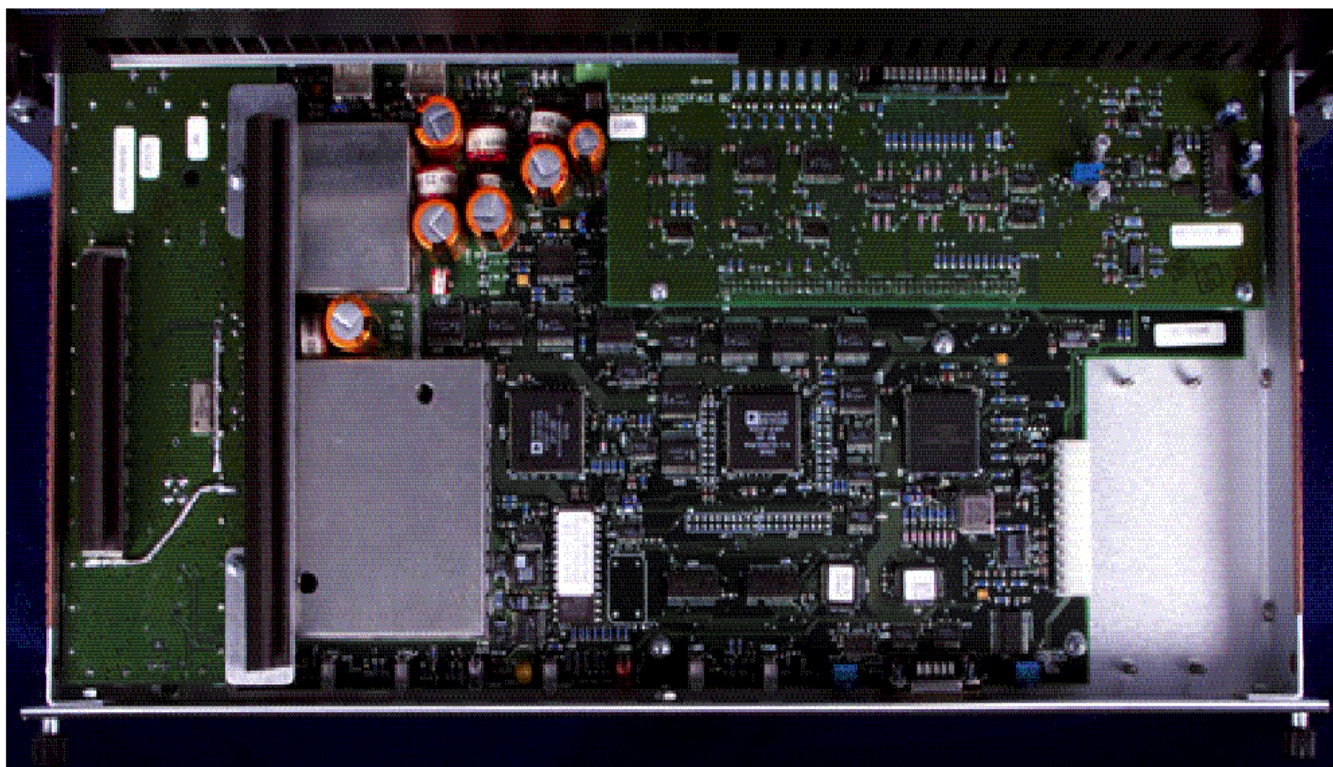

EXHIBIT 4

Construction Photographs (Internal)

GL-T8311Exciter Boards

EXHIBIT 4

Construction Photographs (Internal)

GI-T8311Exciter Control Board

EXHIBIT 4

Construction Photographs (Internal)

GL-T8311Exciter VCO/RF AMP Board

EXHIBIT 4

Construction Photographs (Internal)

C2000 Controller Boards

EXHIBIT 4

Construction Photographs (Internal)

C2000 Controller Main Board

EXHIBIT 4

Construction Photographs (Internal)

GL-T8311 PA Board

EXHIBIT 4

Construction Photographs (Internal)

GL-T8311 PA Metering Board