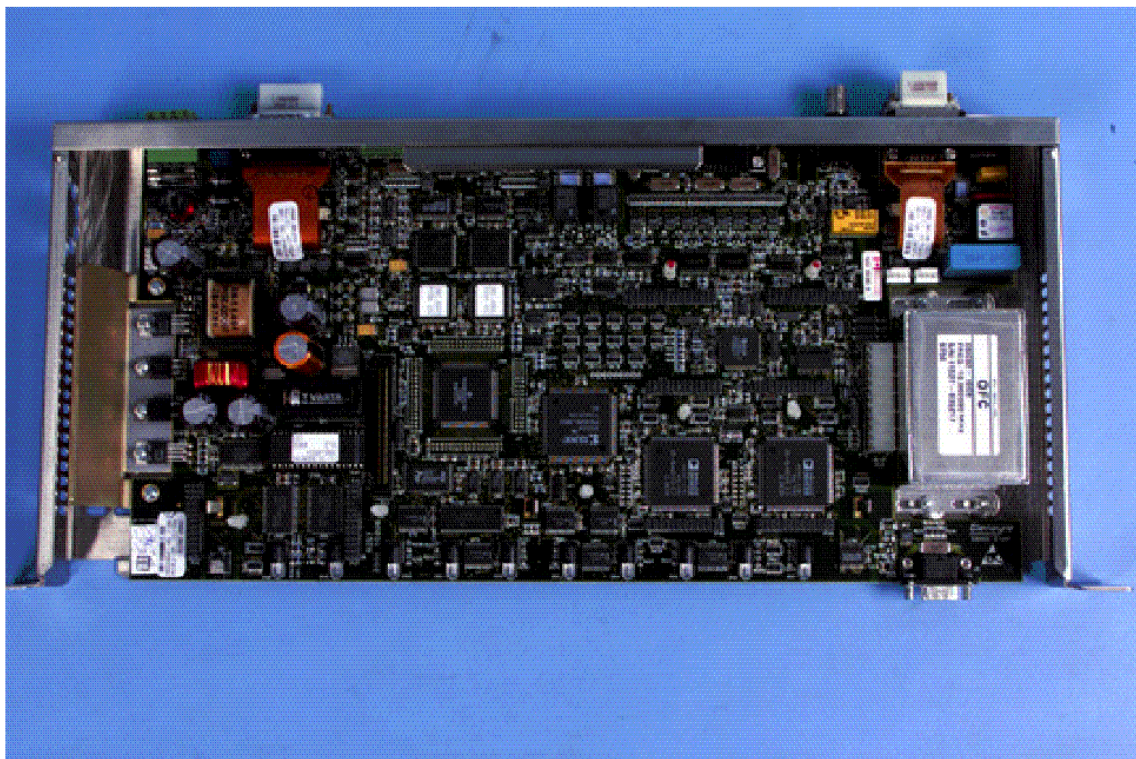

GL-T8311Exciter VCO/RF AMP Board

EXHIBIT 4

Construction Photographs (Internal)

C2000 Controller Boards

EXHIBIT 4

Construction Photographs (Internal)

C2000 Controller Main Board

EXHIBIT 4

Construction Photographs (Internal)

GL-T8311 PA Board

EXHIBIT 4

Construction Photographs (Internal)

GL-T8311 PA Metering Board