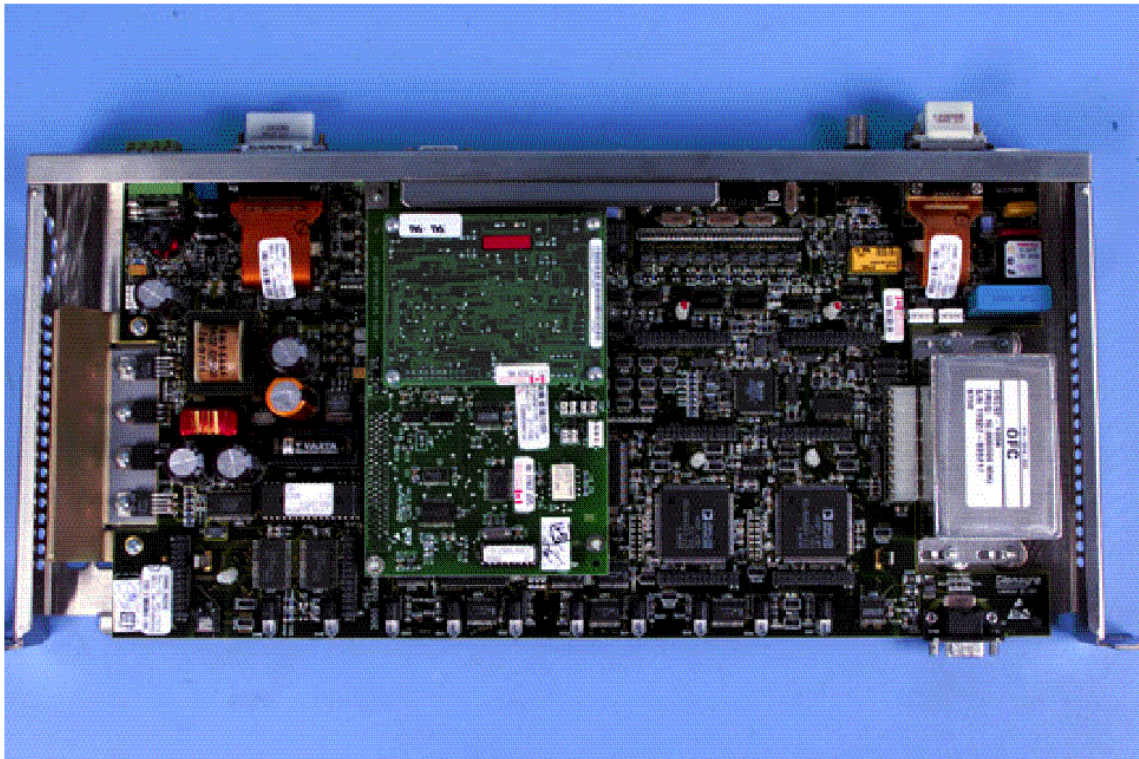

GL-T8311Exciter VCO/RF AMP Board

EXHIBIT 4

Construction Photographs (Internal)

C2000 Controller Boards

EXHIBIT 4

Construction Photographs (Internal)

C2000 Controller Main Board

EXHIBIT 4