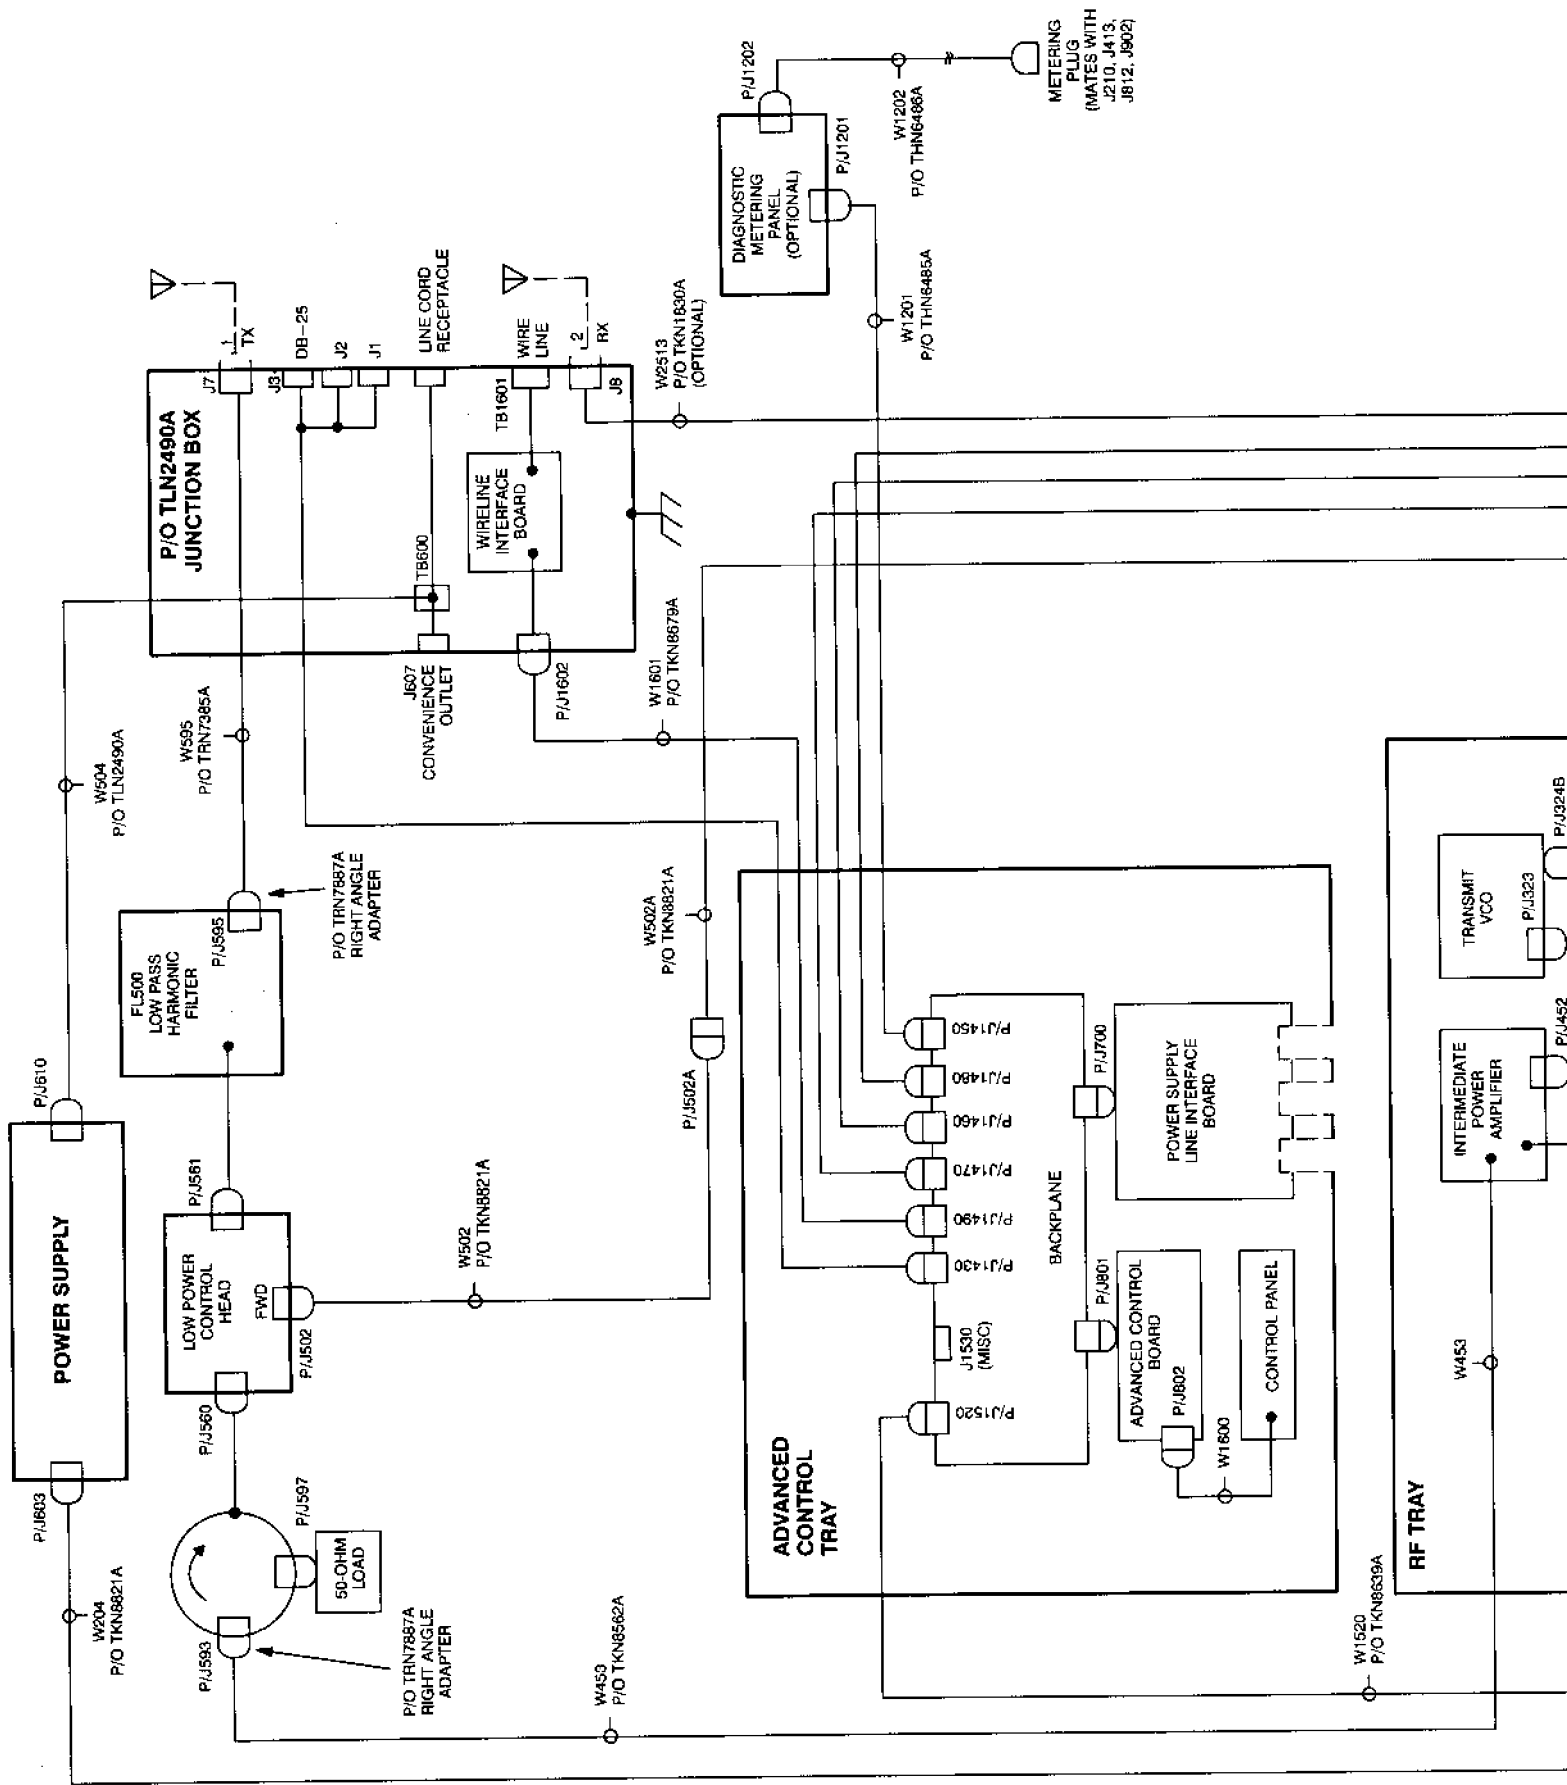

PURC 5000 STATION INTERCABLING

900 MHz 75 W AND 150 W STATIONS

REMOTE CONTROL BOARD
 J210, J413,
 J812, J902

METERING PLUG (MATES WITH J210, J413, J612, J802)

DIAGNOSTIC METERING PANEL (OPTIONAL)

P/O JUNCTION BOX

ADVANCED CONTROL TRAY

RF TRAY

POWER SUPPLY LINE INTERFACE BOARD

ADVANCED CONTROL BOARD

CONTROL PANEL

INTERMEDIATE POWER AMPLIFIER

TRANSMIT VCO

WIRELINE INTERFACE BOARD

P/O TKN6486A

P/O TKN6485A

P/O TKN6339A

P/O TKN6562A

P/O TKN7887A RIGHT ANGLE ADAPTER

P/O TKN7887A RIGHT ANGLE ADAPTER

50-OHM LOAD

CONVENIENCE OUTLET

P/O TKN8562A

P/O TKN8821A

P/O TKN8821A

P/O TKN7385A

P/O TKN2490A

PURC 5000 (WITH ADVANCED CONTROL) STATION INTERCABLING

900 MHZ, 5 WATT STATION