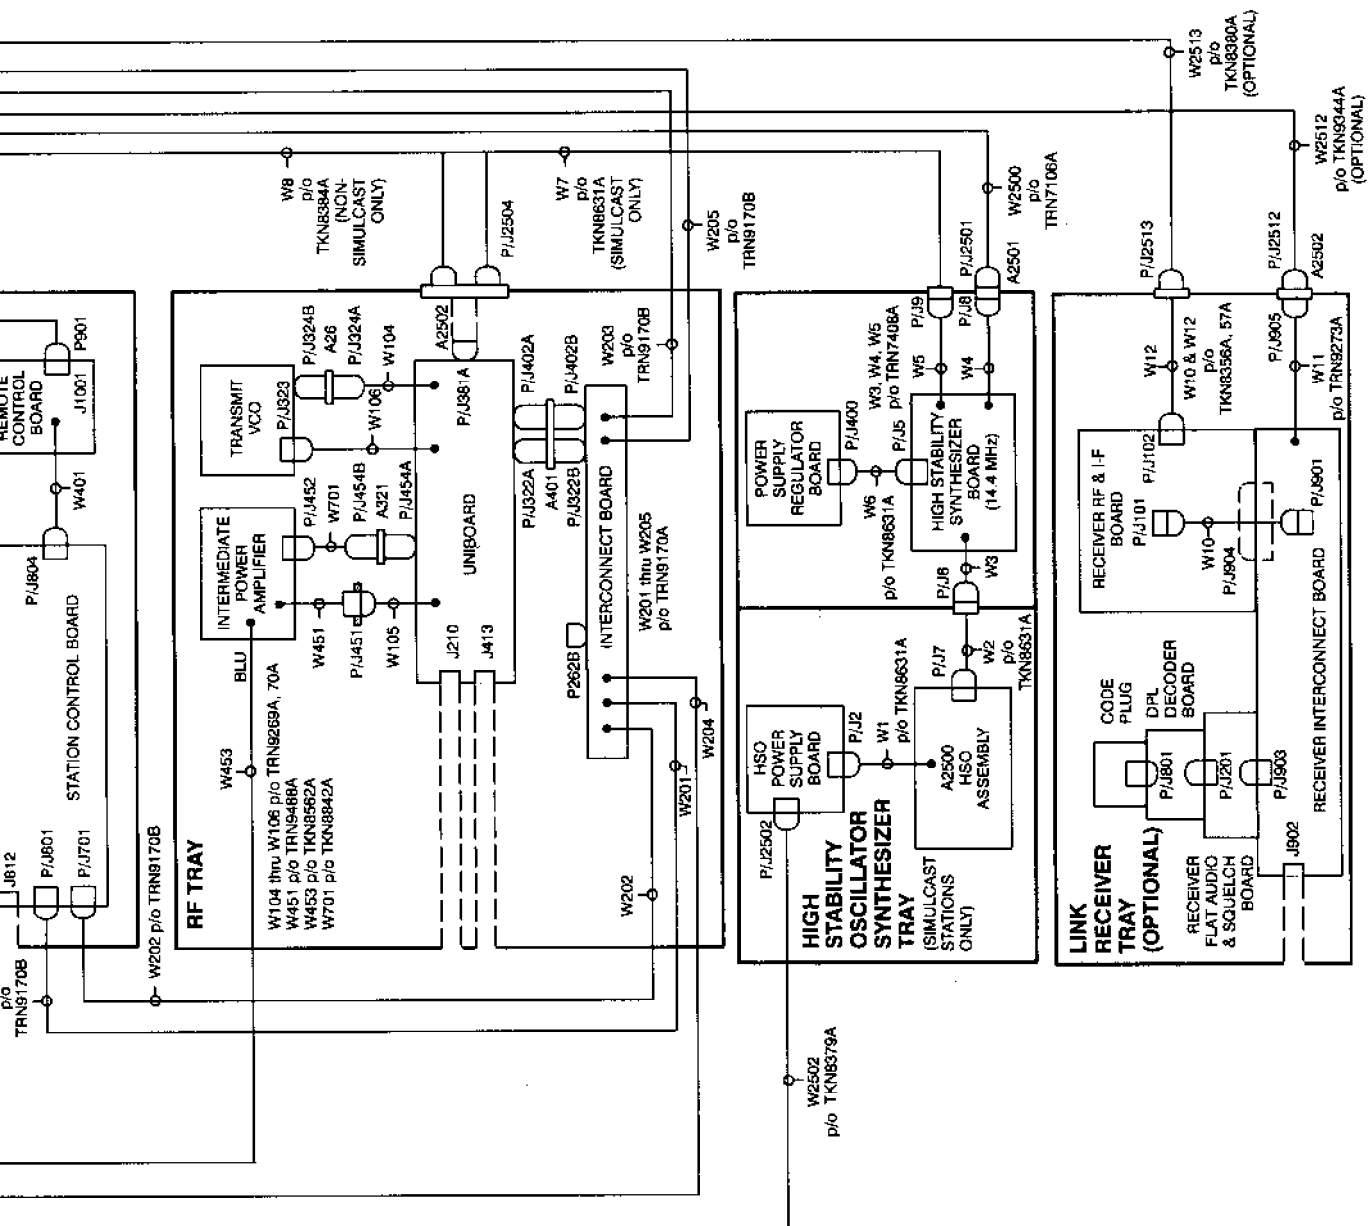

PURC 5000 STATION INTERCABLING

900 MHz 75 W AND 150 W STATIONS

REMOTE CONTROL BOARD
 J210, J413,
 J812, J902

METERING PLUG (MATES WITH J210, J413, J612, J802)

DIAGNOSTIC METERING PANEL (OPTIONAL)

P/O JUNCTION BOX

ADVANCED CONTROL TRAY

RF TRAY

POWER SUPPLY LINE INTERFACE BOARD

ADVANCED CONTROL BOARD

CONTROL PANEL

INTERMEDIATE POWER AMPLIFIER

TRANSMIT VCO

WIRELINE INTERFACE BOARD

CONVENIENCE OUTLET

LOW POWER CONTROL HEAD

FL500 LOW PASS HARMONIC FILTER

POWER SUPPLY

P/O TKN2490A

P/O TKN7385A

P/O TKN8679A

P/O TKN1830A

P/O TKN8562A

P/O TKN8821A

P/O TKN8821A

P/O TKN7385A

P/O TKN2490A

PURC 5000 (WITH ADVANCED CONTROL) STATION INTERCABLING

900 MHZ, 5 WATT STATION