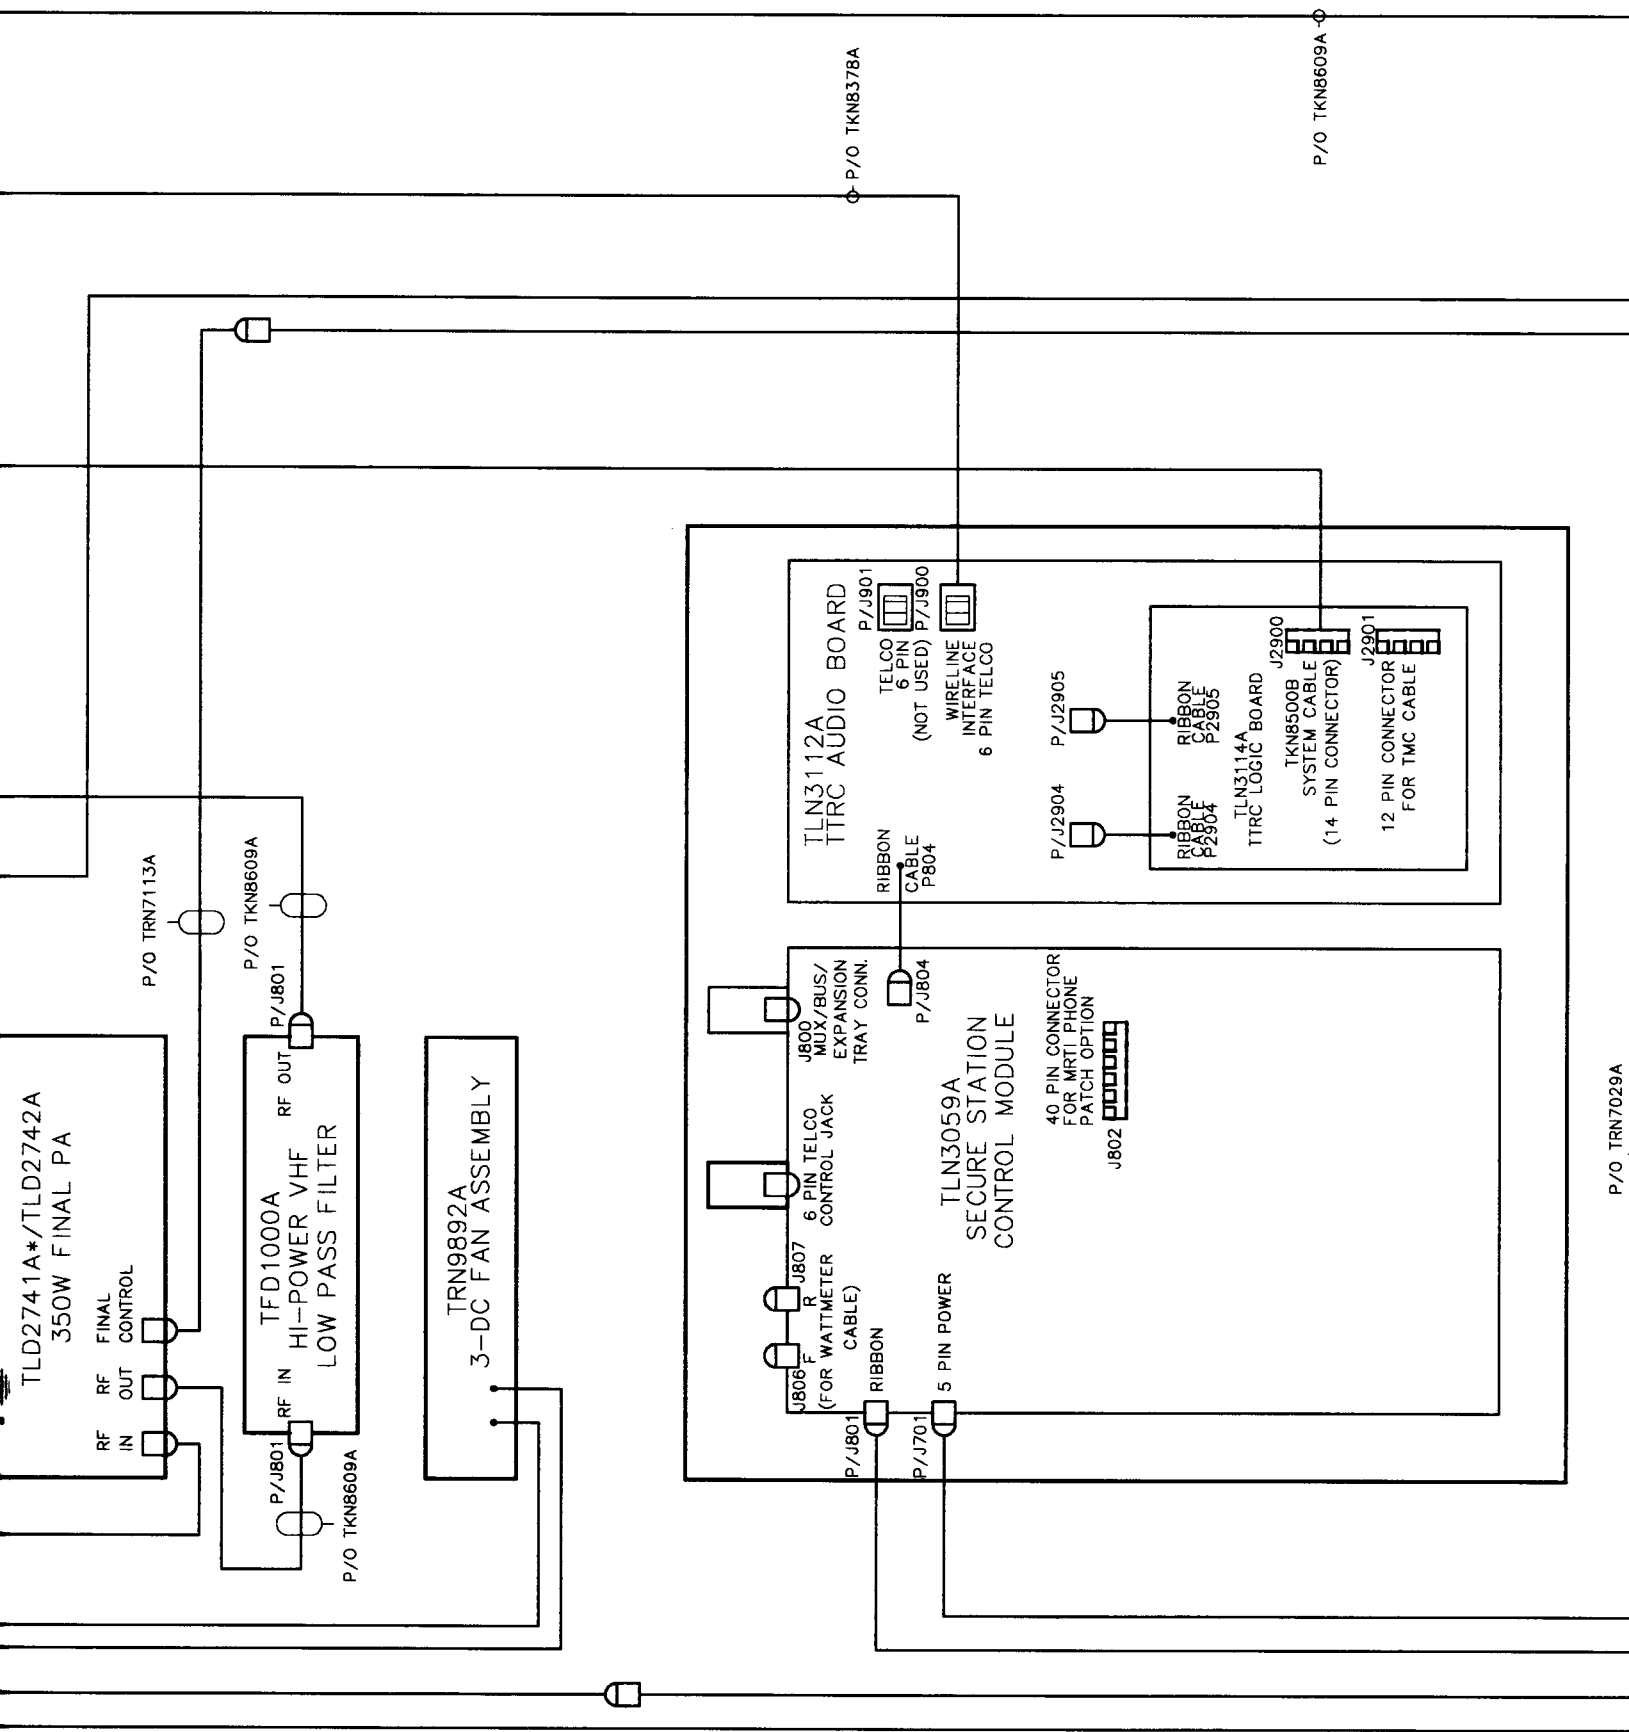

# MSF 5000

## STATION INTERCABLING

### 350 W REPEATER STATION

MODEL NUMBERS MARKED WITH AN ASTERISK(\*) ARE PART OF 132-158MHZ RADIO OPTION C367.

**MSF 5000**  
**STATION INTERCABLING**  
 350 W REPEATER STATION

68P81083E13-A  
 (Sheet 4 of 4)  
 7/1/90-UP