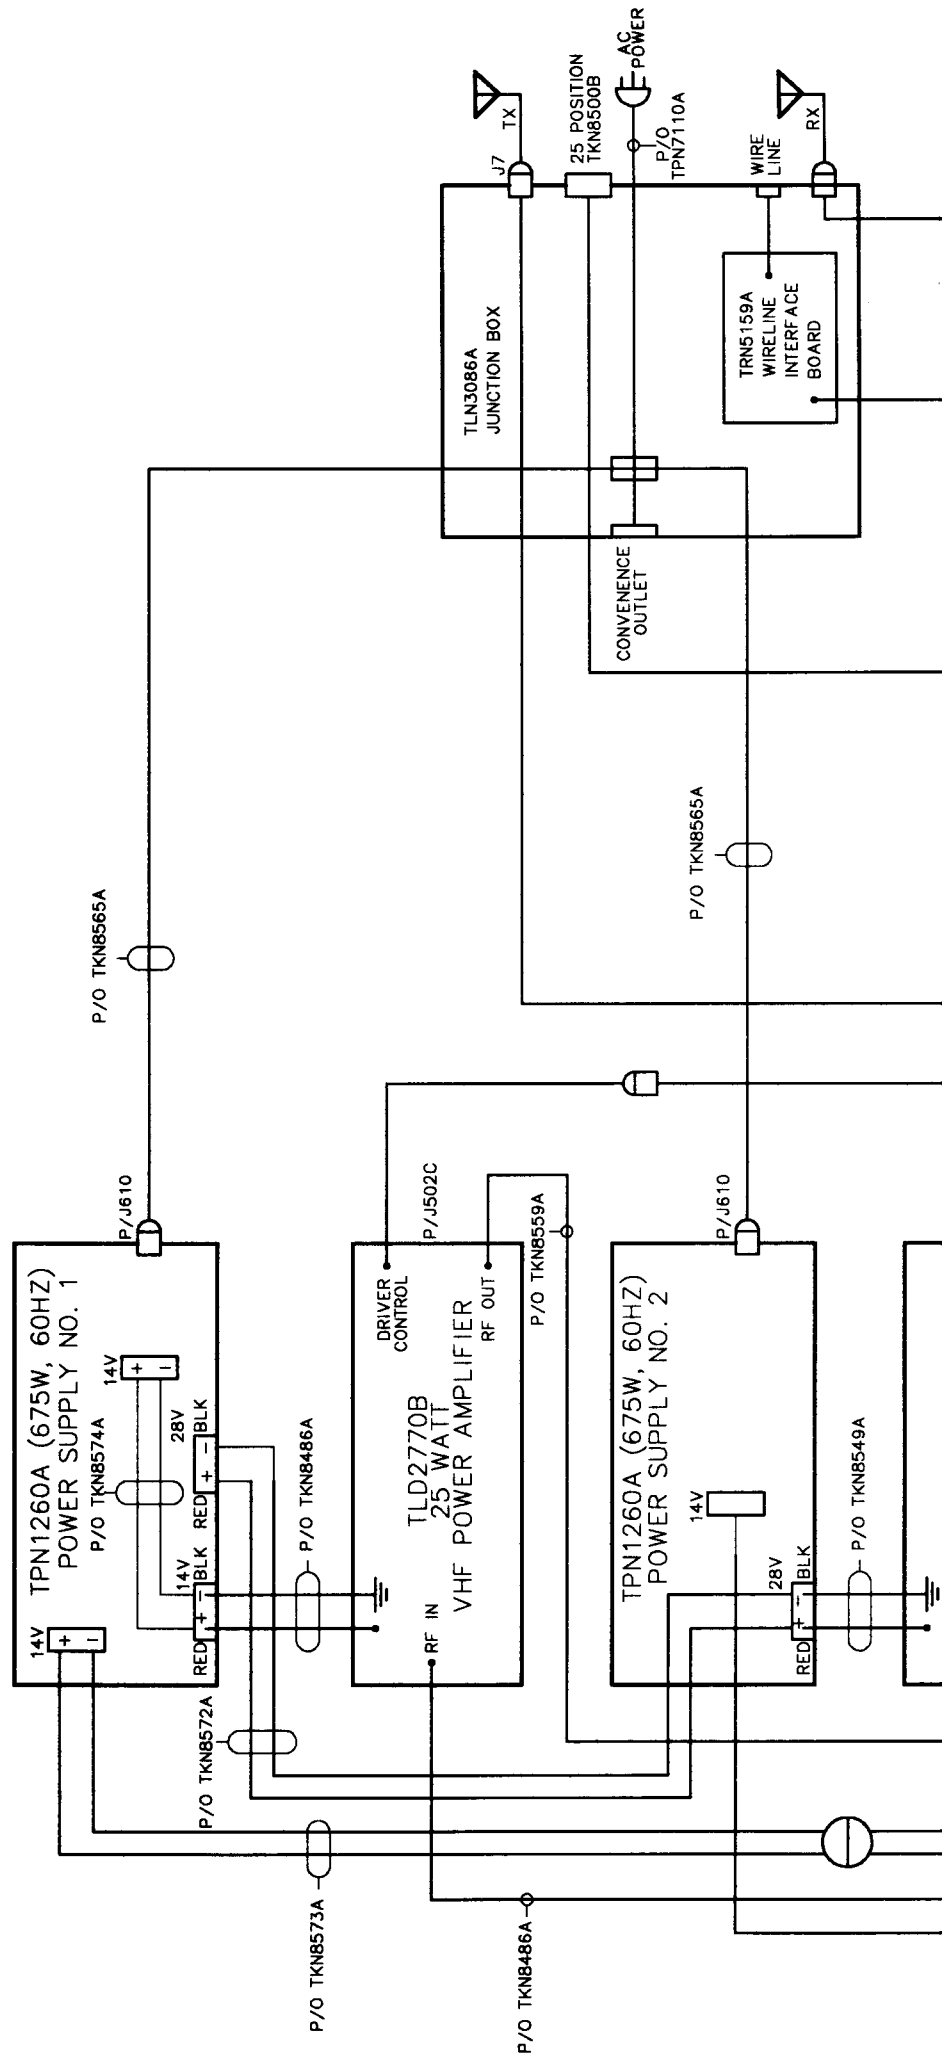

# MSF 5000

## STATION INTERCABLING

### 350 W REPEATER STATION

MODEL NUMBERS MARKED WITH AN ASTERISK(\*) ARE PART OF 132-158MHZ RADIO OPTION C367.

**MSF 5000**  
**STATION INTERCABLING**  
 350 W REPEATER STATION

68P81083E13-A  
 (Sheet 4 of 4)  
 7/1/90-UP