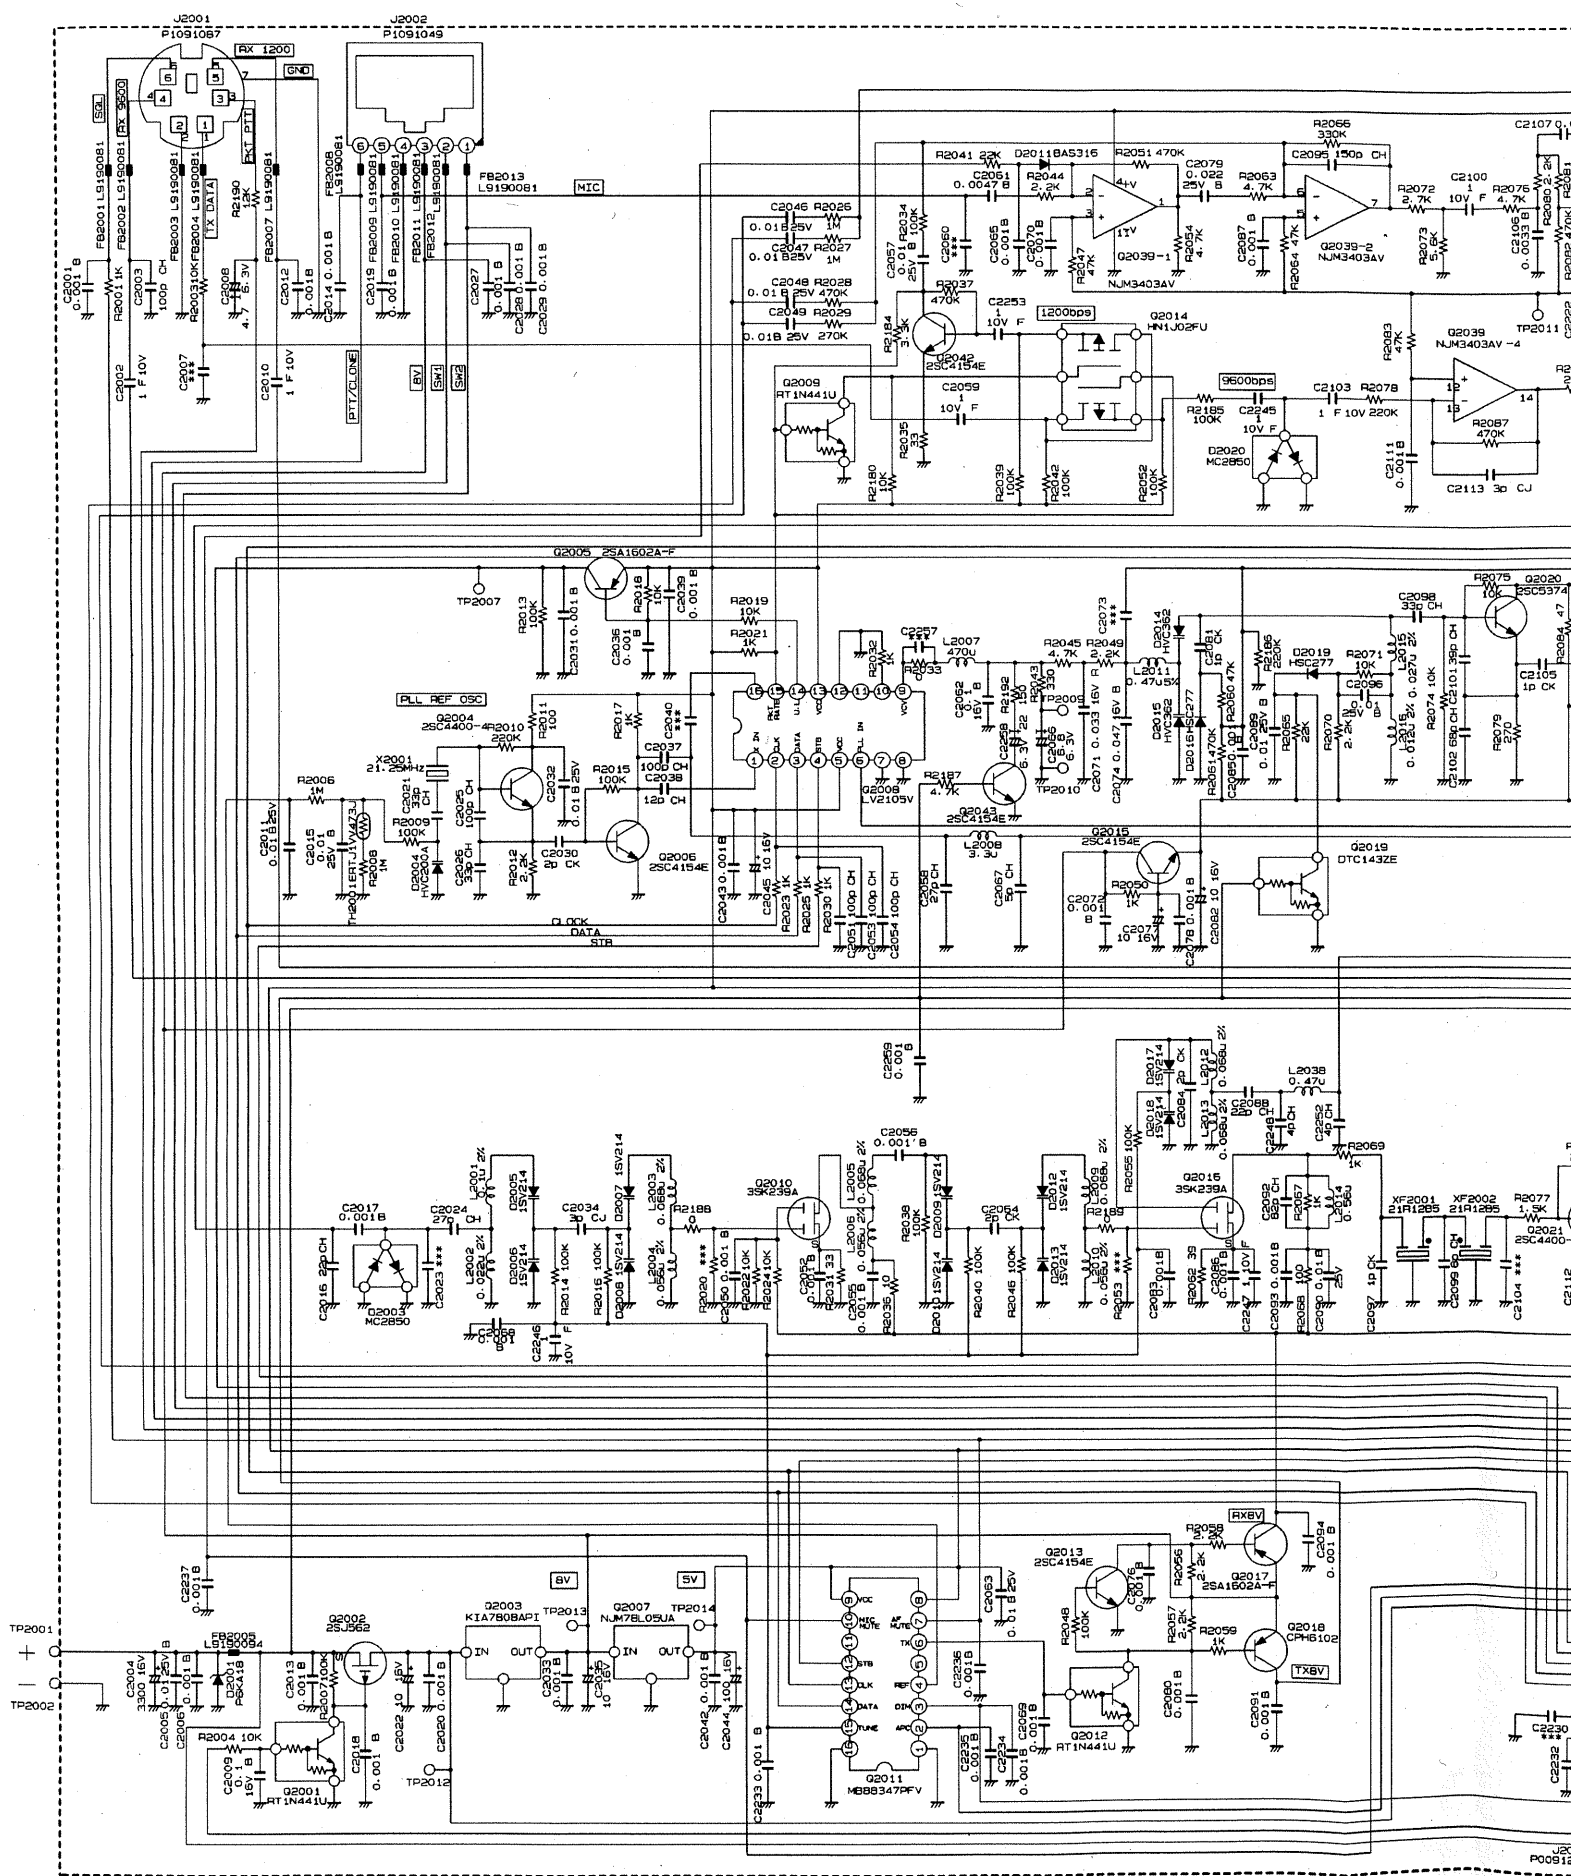

FT-1500M Circuit Diagram

Scanned by IW5DBZ
 Downloaded by Amateur Radio Directory

137-174MHZ

DC 13.8V

Scanned by IW5DBZ
 Downloaded by Amateur Radio Directory

MAIN-UNIT
BR005350B

Scanned by IW5DBZ
Downloaded by Amateur Radio Directory