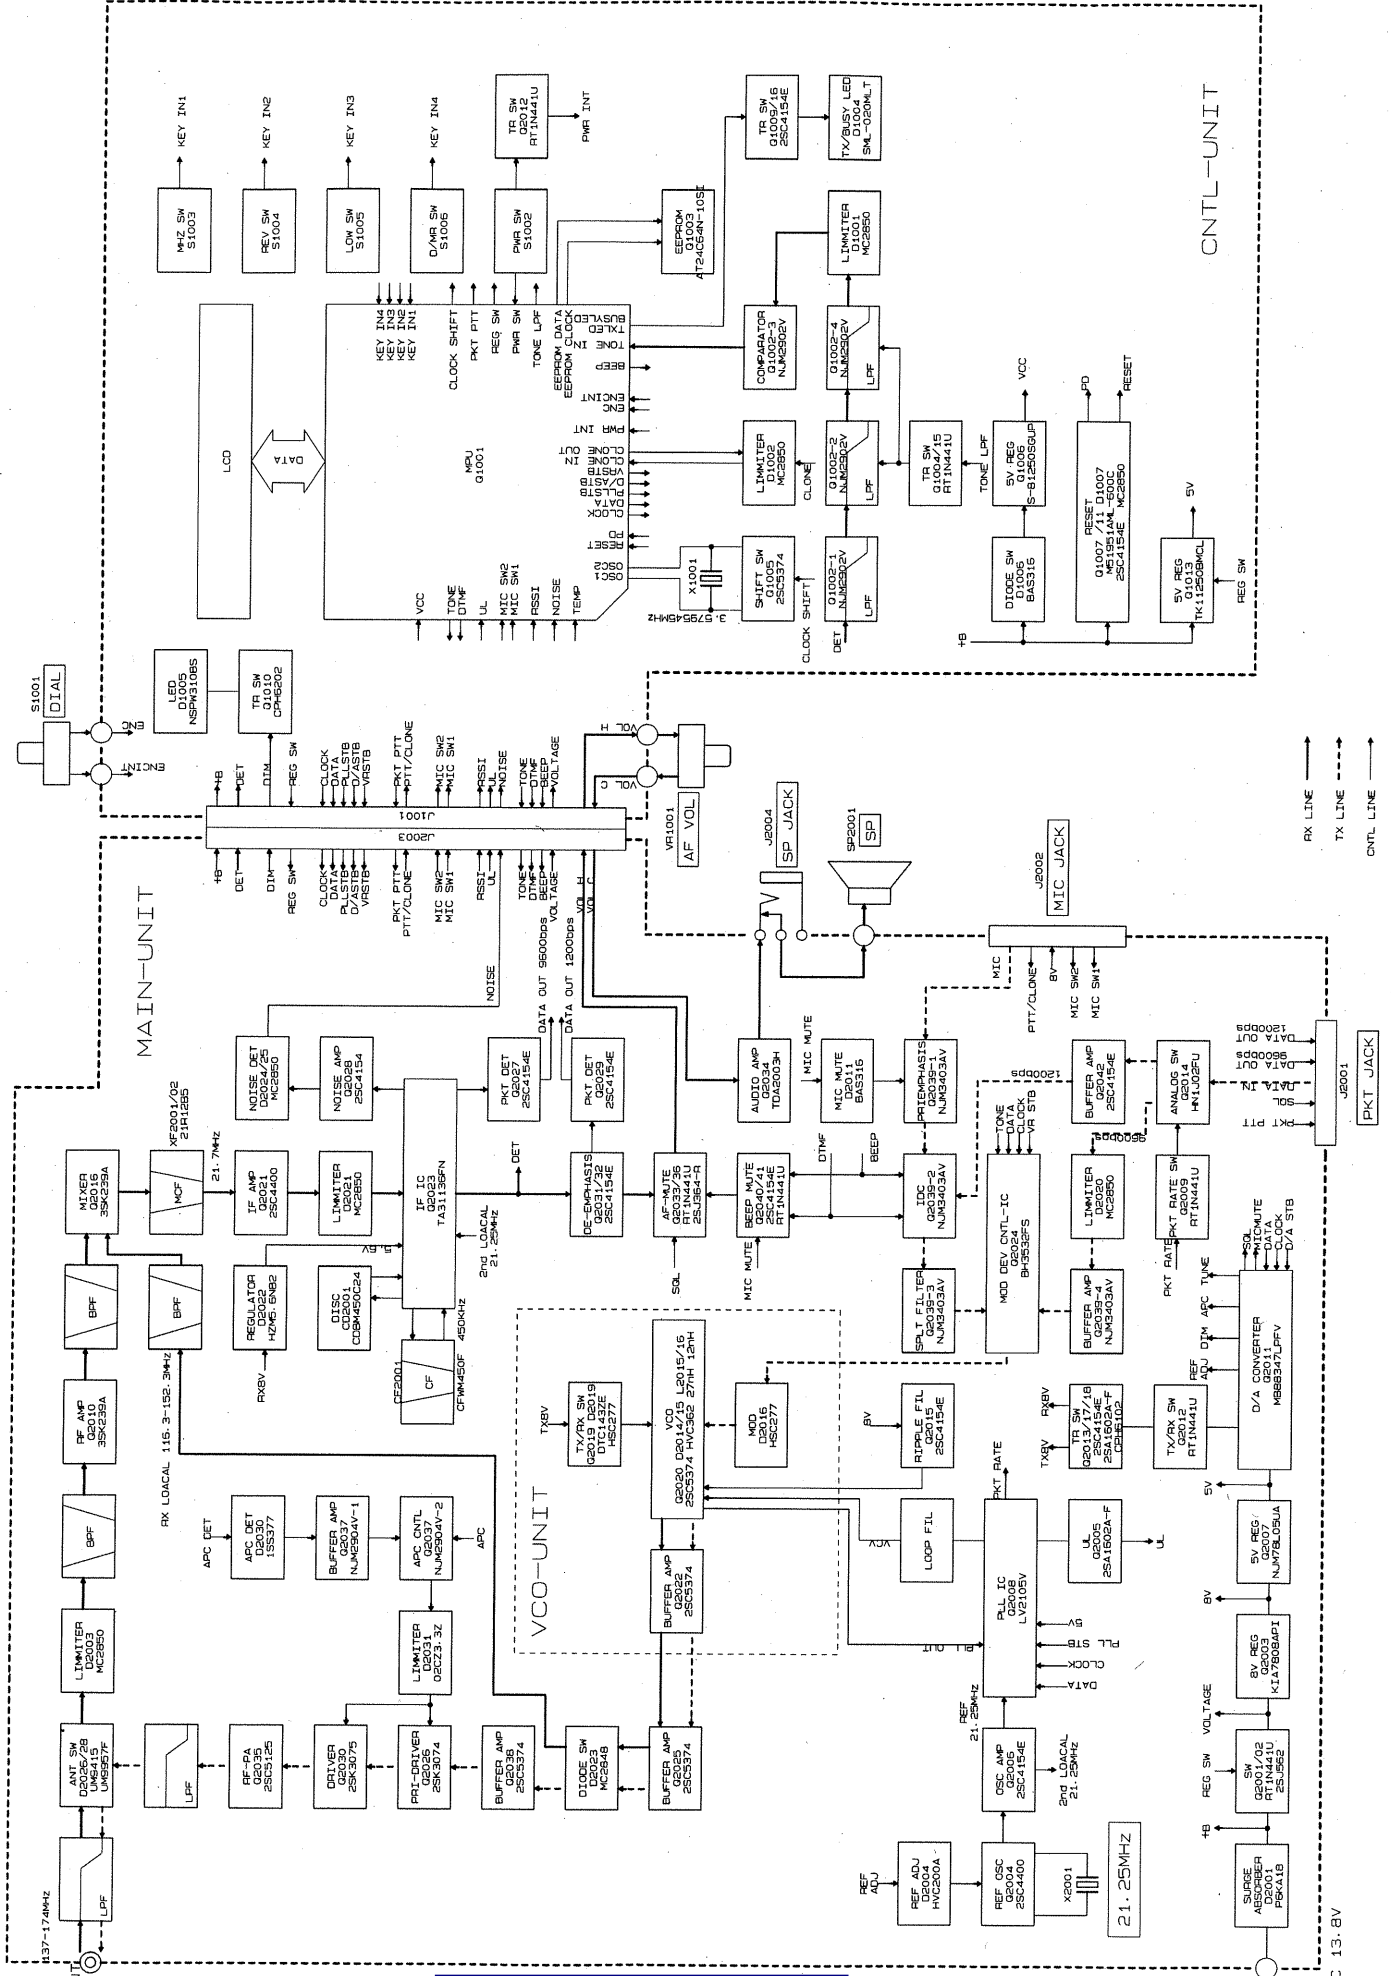

FT-1500M Circuit Diagram

Scanned by IW5DBZ
 Downloaded by Amateur Radio Directory

137-174MHZ

DC 13.8V

Scanned by IW5DBZ
 Downloaded by Amateur Radio Directory

MAIN-UNIT
BR005350B

Scanned by IW5DBZ
Downloaded by Amateur Radio Directory