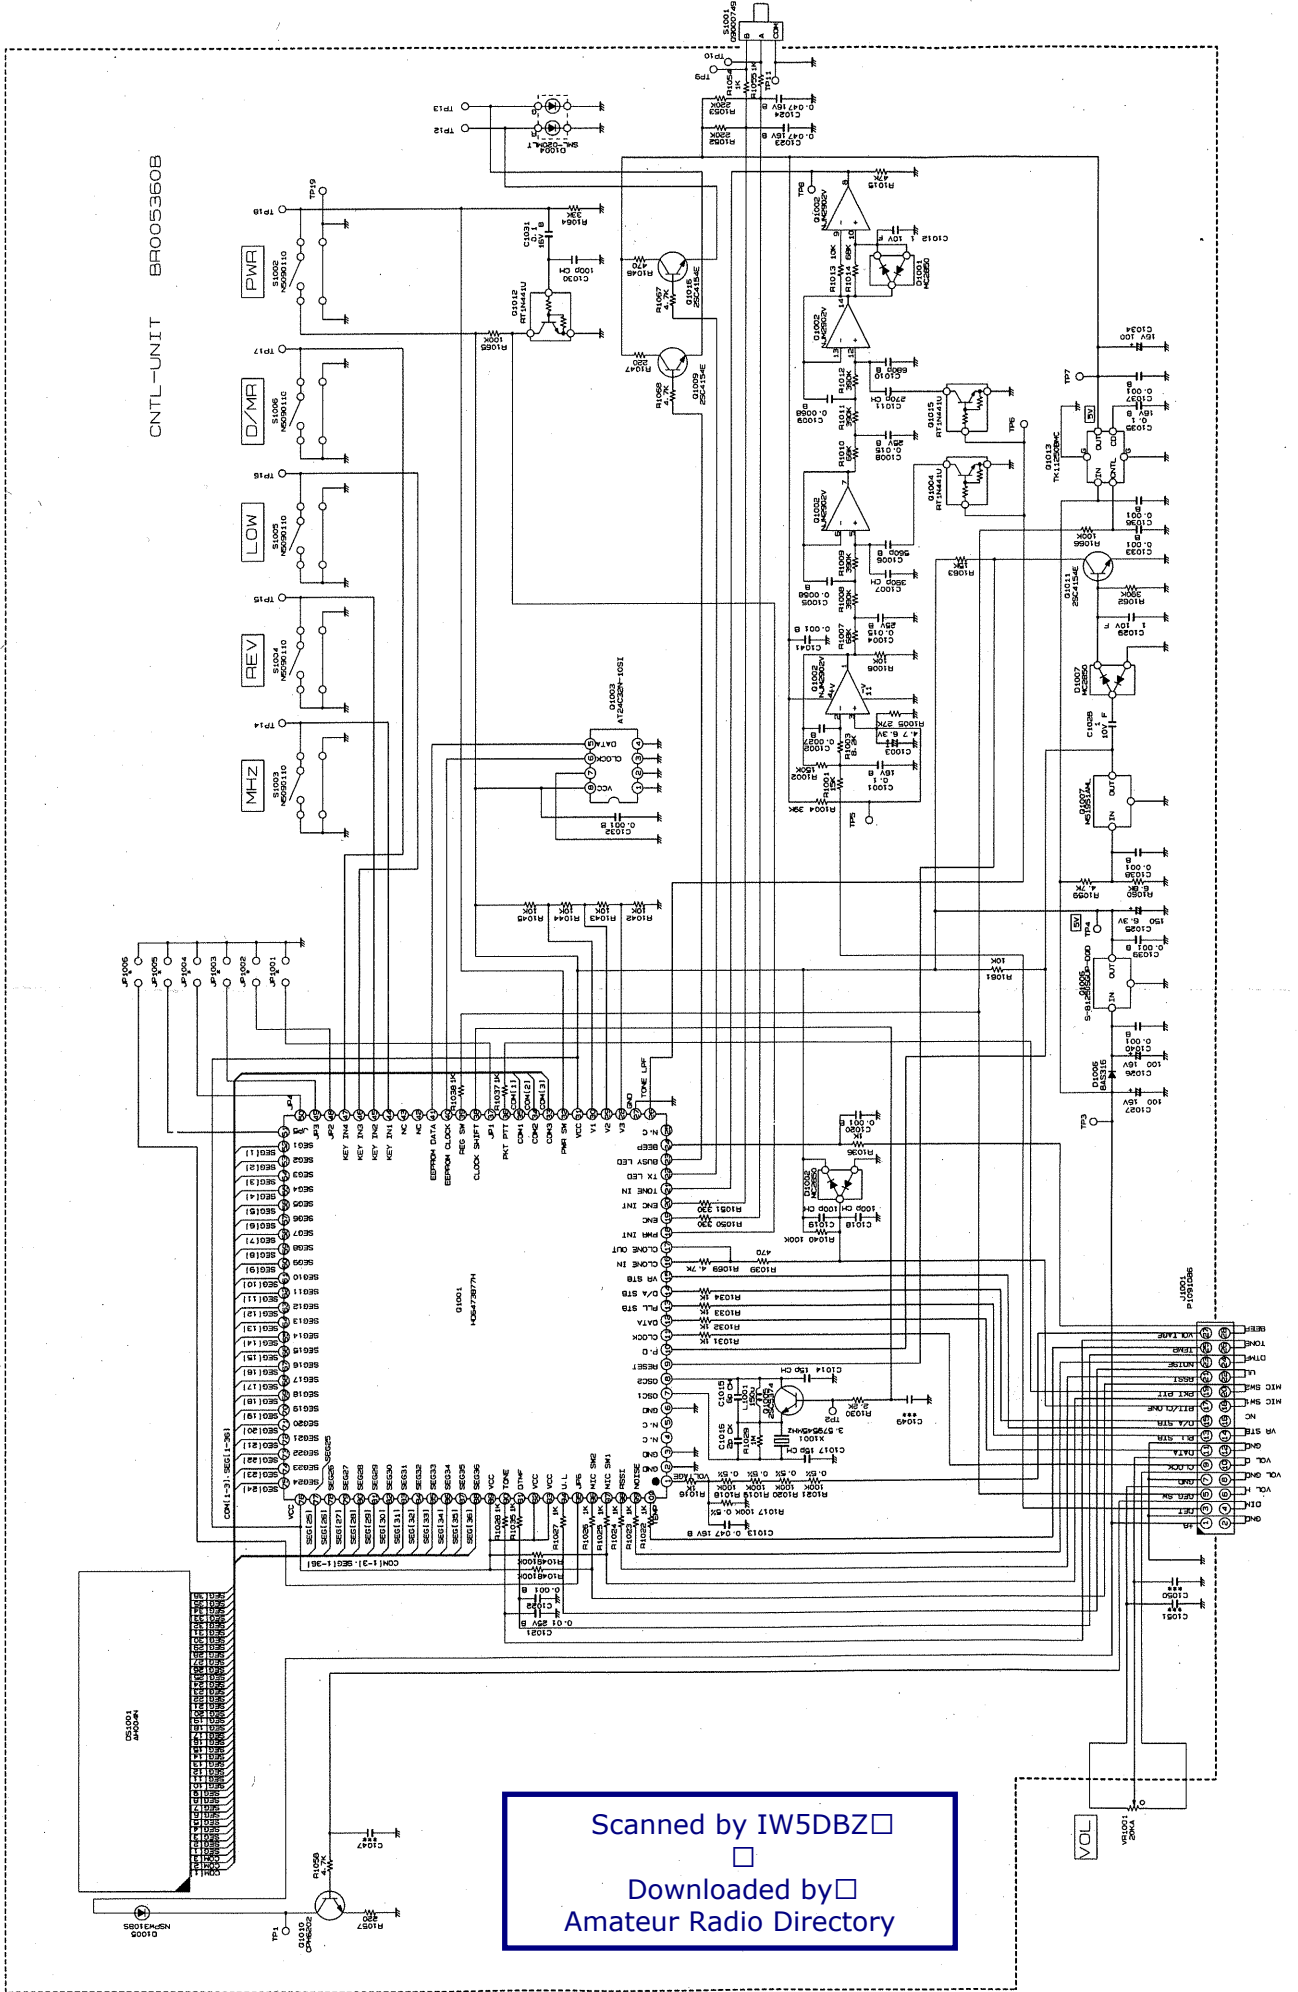

FT-1500M Circuit Diagram

Scanned by IW5DBZ
 Downloaded by Amateur Radio Directory

137-174MHZ

DC 13.8V

Scanned by IW5DBZ
 Downloaded by Amateur Radio Directory

MAIN-UNIT
BR005350B

Scanned by IW5DBZ
Downloaded by Amateur Radio Directory