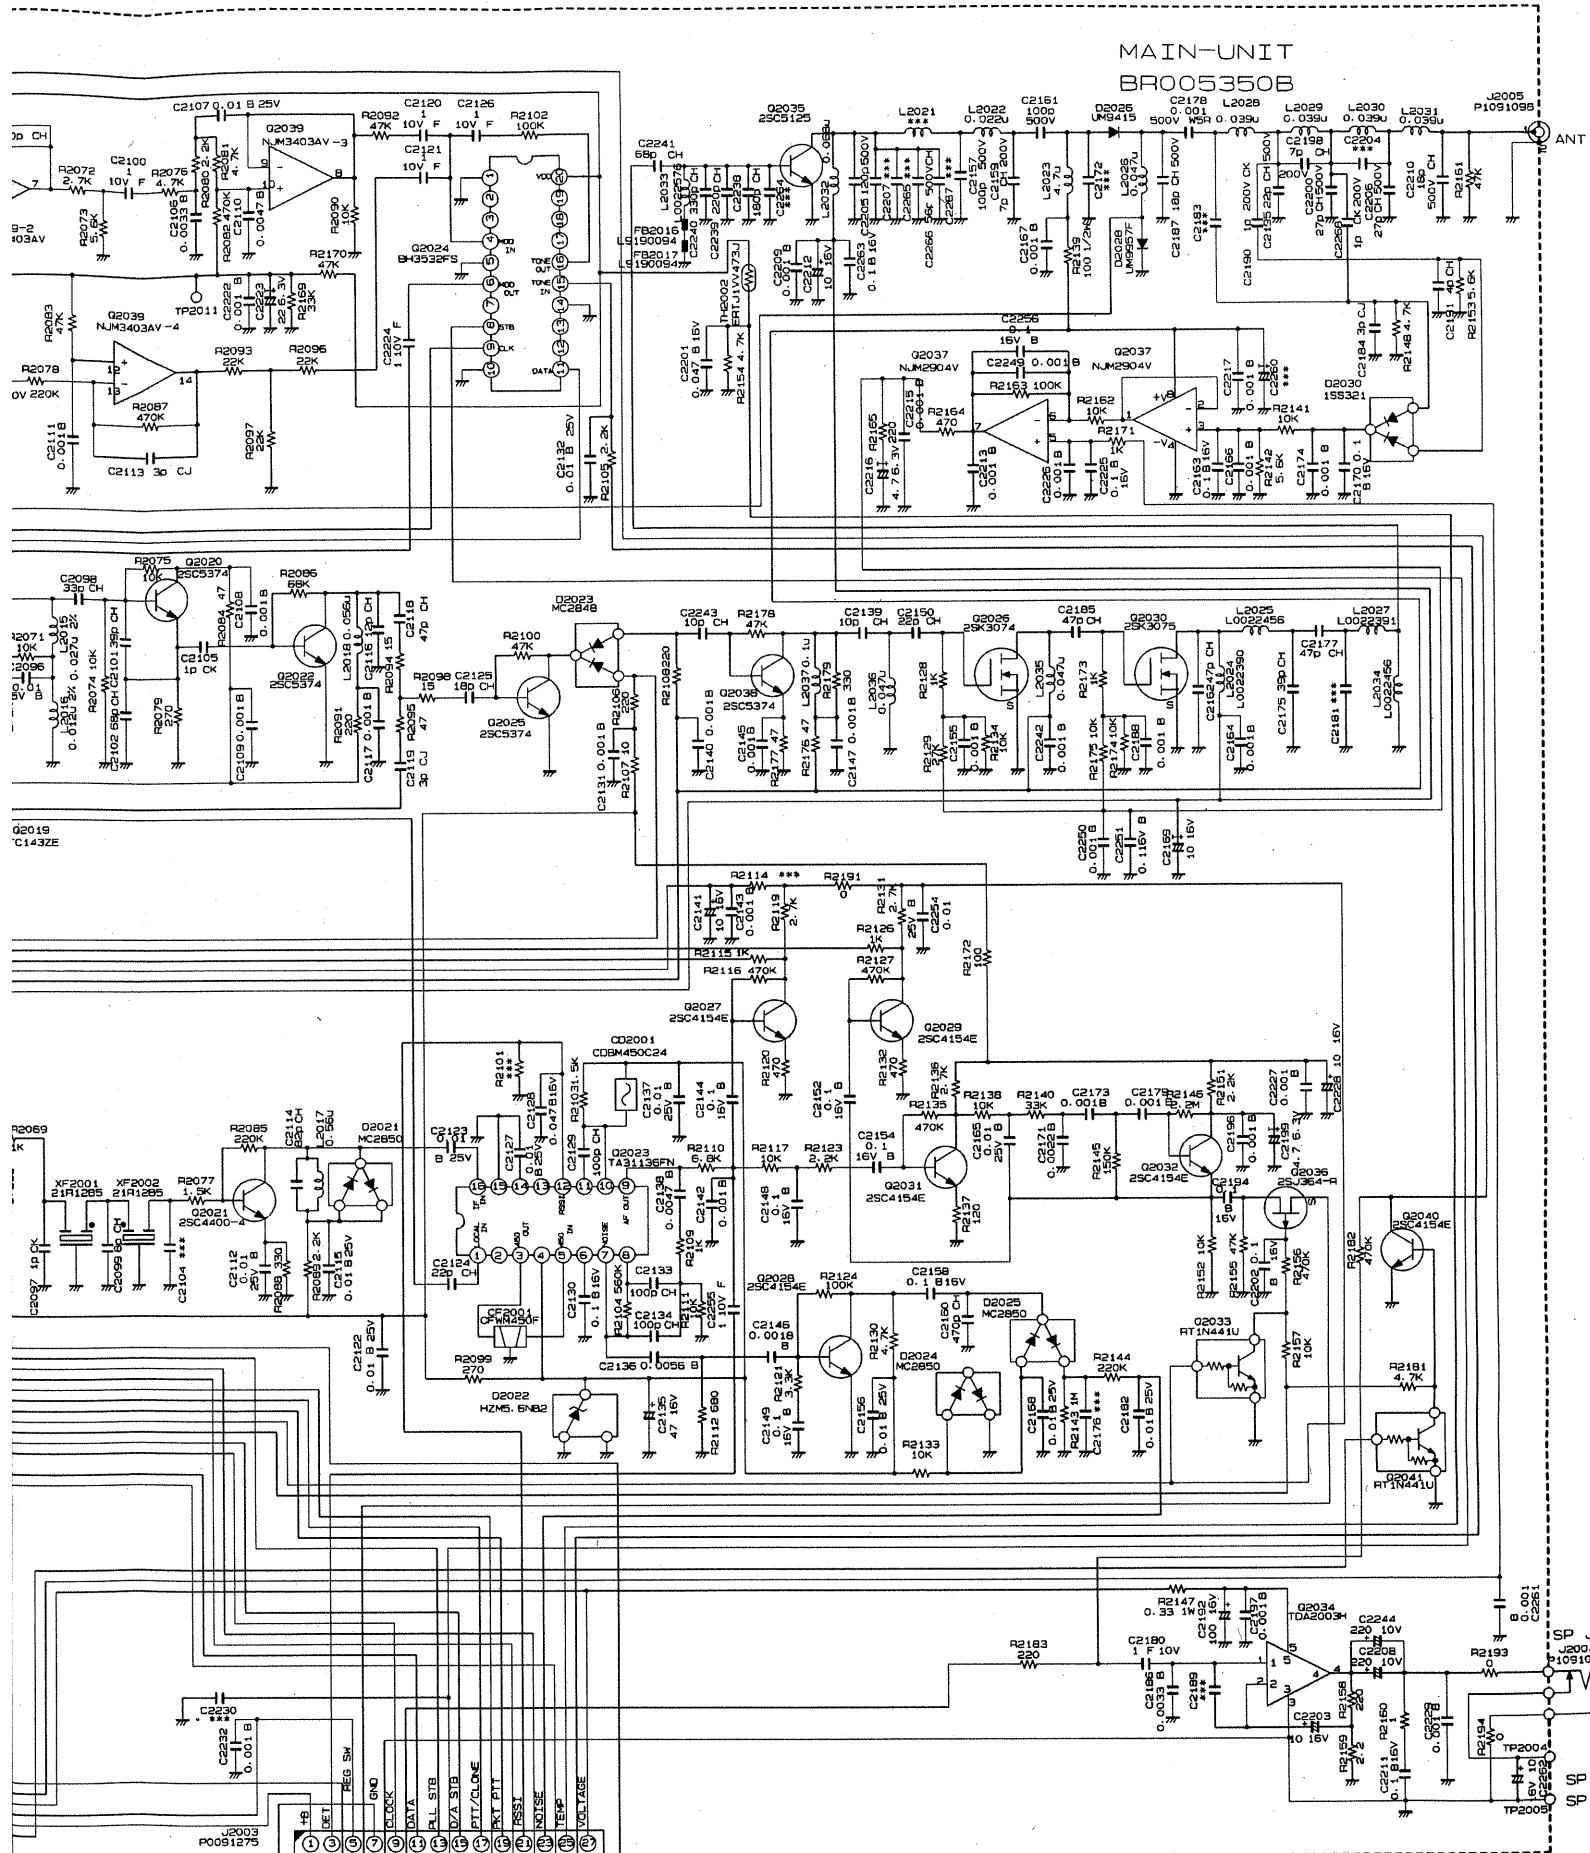

FT-1500M Circuit Diagram

Scanned by IW5DBZ
 Downloaded by Amateur Radio Directory

137-174MHZ

DC 13.8V

Scanned by IW5DBZ
 Downloaded by Amateur Radio Directory

MAIN-UNIT
BR005350B

Scanned by IW5DBZ
Downloaded by Amateur Radio Directory